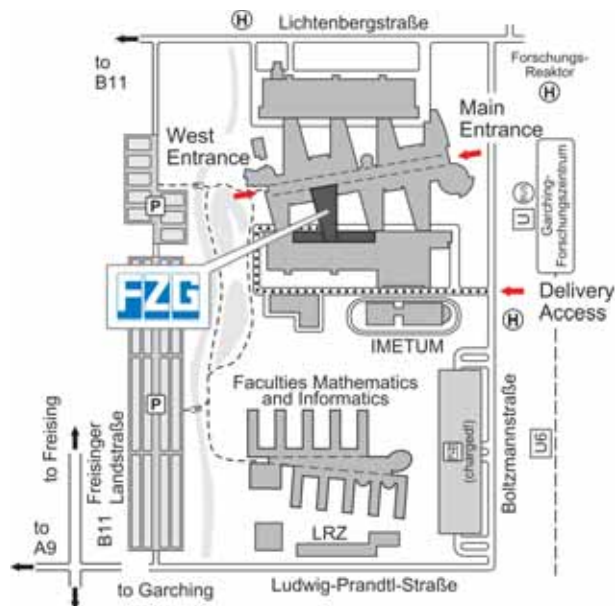

CONTACT

Contact Details

Institute for Machine Elements
Gear Research Centre (FZG)
Technische Universität München
Boltzmannstr. 15
D - 85748 Garching

Secretary's Office:
Building 5, Level 2
Telephone: 089 / 289-15 807
Telefax: 089 / 289-15 808
e-mail: fzg@fzg.mw.tum.de

More information is available at the following link:

www.fzg.mw.tum.de

How to reach us

With public transport

From Munich central station ('Hauptbahnhof'): S-Bahn direction "Marienplatz", underground train U6 direction of 'Garching' to final destination Garching-Research Centre ('Garching Forschungszentrum').

By car

Motorway A9, take the exit 'Garching-Nord' and drive straight ahead to the Research Centre. Use the large parking area at Boltzmannstr. 15.

From Munich airport

Take the S-Bahn S1 to 'Neufahrn' and then the bus no. 690 towards 'Technische Universität München' or take a taxi to the Research Centre.